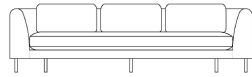

Dune Collection—

TURBO PLUS  
RICHARD SHEMTOV, 2021

***dune***

TURBO PLUS

Richard Shemtov, 2021

Sofa upholstered with poly-urethane foam over solid wood frame. Seat cushions in poly/down, back cushions in 50/50 down feather. Wood or metal legs in many finish options.

Size: 108"X 41"d X 28"h  
Custom sizes available

Dune Showroom  
200 Lexington Ave. T 212 → 925 → 6171  
Suite 100 F 212 → 925 → 2273  
NY, NY 10016 Dune-NY.com

***dune***